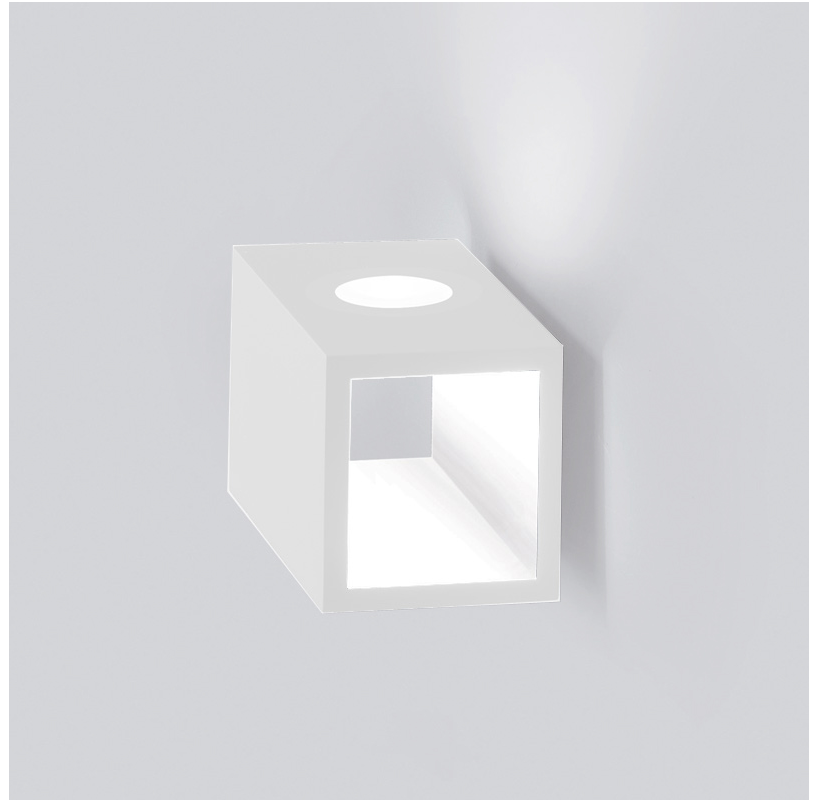

CUBO SURFACE

D43006- -

base number
Color   Temperature   Finish   Options

1. To build a product code in our configurator select the specify button on the base model # product page
2. To build a manual product code on this datasheet choose from the options listed below in blue font and add the suffix to the base model #

GENERAL

Series: Cubo
Brand: Icone
Division: Design
Mounting Type: Surface
Mounting Location: Wall
Subcategory: Ambient

PHYSICAL

Shape: Square
Length (mm): 110
Length (in): 4 ⁵/₁₆
Width (mm): 100
Width (in): 3 ¹⁵/₁₆
Height (mm): 110
Height (in): 4 ⁵/₁₆
Light Distribution: Direct / Indirect
Fixture Finish: WHI / TWH / TSL / CGL / BGL
Fixture Material: Extruded Aluminum

ELECTRICAL

Lamp Type: LED
Total Output Wattage (W): 20
Dimming: Electronic Low Voltage Dimming
Input Voltage (V): 120Vac Direct Line

LED

Color Temperature (°K): 3000
Nominal Lumen (lm): 1400
CRI: >90 CRI
Lamp Life (hrs): 50000

OPTICAL

RATINGS AND CERTIFICATIONS

Certified By: Certified for North American Standards
IP rating: IP20