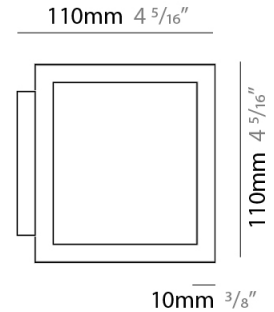

CUBO SURFACE

D43007- -

base number
Color   Finish
Temperature   Options

1. To build a product code in our configurator select the specify button on the base model # product page
2. To build a manual product code on this datasheet choose from the options listed below in blue font and add the suffix to the base model #

GENERAL

Series: Cubo
Brand: Icone
Division: Design
Mounting Type: Surface
Mounting Location: Wall
Subcategory: Ambient

PHYSICAL

Shape: Square
Length (mm): 110
Length (in): 4 ⁵/₁₆
Width (mm): 100
Width (in): 3 ¹⁵/₁₆
Height (mm): 110
Height (in): 4 ⁵/₁₆
Light Distribution: Direct / Indirect
Fixture Finish: WHI / TWH / TSL / CGL / BGL
Fixture Material: Extruded Aluminum

ELECTRICAL

Lamp Type: LED
Total Output Wattage (W): 15
Dimming: Electronic Low Voltage Dimming
Input Voltage (V): 120Vac Direct Line

LED

Color Temperature (°K): 3000
Nominal Lumen (lm): 1050
CRI: >90 CRI
Lamp Life (hrs): 50000

OPTICAL

RATINGS AND CERTIFICATIONS

Certified By: Certified for North American Standards
IP rating: IP20

PROJECT	_____
TYPE	_____
SPECIFIER	_____
QUANTITY	_____
DATE	_____