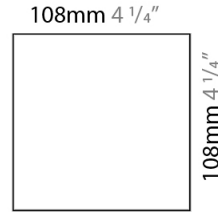

CUBO SURFACE

D43006- -

base number
Color   Temperature   Finish   Options

1. To build a product code in our configurator select the specify button on the base model # product page
2. To build a manual product code on this datasheet choose from the options listed below in blue font and add the suffix to the base model #

GENERAL

Series: Cubo
Brand: Icone
Division: Design
Mounting Type: Surface
Mounting Location: Wall
Subcategory: Ambient

PHYSICAL

Shape: Square
Length (mm): 110
Length (in): 4 ⁵/₁₆
Width (mm): 100
Width (in): 3 ¹⁵/₁₆
Height (mm): 110
Height (in): 4 ⁵/₁₆
Light Distribution: Direct / Indirect
Fixture Finish: WHI / TWH / TSL / CGL / BGL
Fixture Material: Extruded Aluminum

ELECTRICAL

Lamp Type: LED
Total Output Wattage (W): 20
Dimming: Electronic Low Voltage Dimming
Input Voltage (V): 120Vac Direct Line

LED

Color Temperature (°K): 3000
Nominal Lumen (lm): 1400
CRI: >90 CRI
Lamp Life (hrs): 50000

OPTICAL

RATINGS AND CERTIFICATIONS

Certified By: Certified for North American Standards
IP rating: IP20

J-Box Cover Plate included