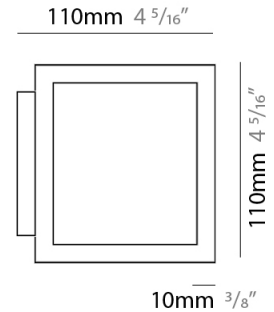

CUBO SURFACE

D43006- -

base number
Color   Temperature   Finish   Options

1. To build a product code in our configurator select the specify button on the base model # product page
2. To build a manual product code on this datasheet choose from the options listed below in blue font and add the suffix to the base model #

GENERAL

Series: Cubo
Brand: Icone
Division: Design
Mounting Type: Surface
Mounting Location: Wall
Subcategory: Ambient

PHYSICAL

Shape: Square
Length (mm): 110
Length (in): 4 ⁵/₁₆
Width (mm): 100
Width (in): 3 ¹⁵/₁₆
Height (mm): 110
Height (in): 4 ⁵/₁₆
Light Distribution: Direct / Indirect
Fixture Finish: WHI / TWH / TSL / CGL / BGL
Fixture Material: Extruded Aluminum

ELECTRICAL

Lamp Type: LED
Total Output Wattage (W): 20
Dimming: Electronic Low Voltage Dimming
Input Voltage (V): 120Vac Direct Line

LED

Color Temperature (°K): 3000
Nominal Lumen (lm): 1400
CRI: >90 CRI
Lamp Life (hrs): 50000

OPTICAL

RATINGS AND CERTIFICATIONS

Certified By: Certified for North American Standards
IP rating: IP20