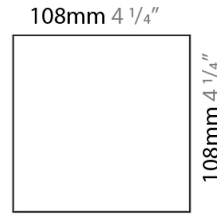

CUBO SURFACE

D43007- -

base number
Color   Finish
Temperature   Options

1. To build a product code in our configurator select the specify button on the base model # product page
2. To build a manual product code on this datasheet choose from the options listed below in blue font and add the suffix to the base model #

GENERAL

Series: Cubo
Brand: Icone
Division: Design
Mounting Type: Surface
Mounting Location: Wall
Subcategory: Ambient

PHYSICAL

Shape: Square
Length (mm): 110
Length (in): 4 ⁵/₁₆
Width (mm): 100
Width (in): 3 ¹⁵/₁₆
Height (mm): 110
Height (in): 4 ⁵/₁₆
Light Distribution: Direct / Indirect
Fixture Finish: WHI / TWH / TSL / CGL / BGL
Fixture Material: Extruded Aluminum

ELECTRICAL

Lamp Type: LED
Total Output Wattage (W): 15
Dimming: Electronic Low Voltage Dimming
Input Voltage (V): 120Vac Direct Line

LED

Color Temperature (°K): 3000
Nominal Lumen (lm): 1050
CRI: >90 CRI
Lamp Life (hrs): 50000

OPTICAL

RATINGS AND CERTIFICATIONS

Certified By: Certified for North American Standards
IP rating: IP20

PROJECT	_____
TYPE	_____
SPECIFIER	_____
QUANTITY	_____
DATE	_____

J-Box Cover Plate included